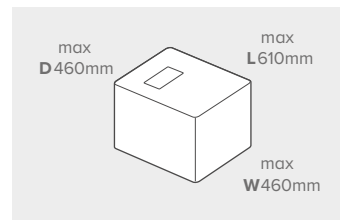

Medium Parcel up to 20kg