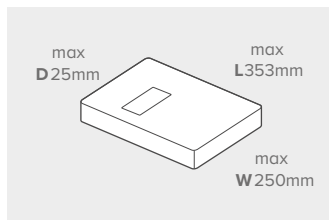

Large Letter up to 750g