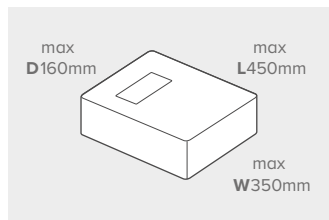

Small Parcel up to 2kg