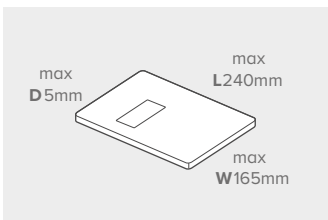

Letter up to 100g