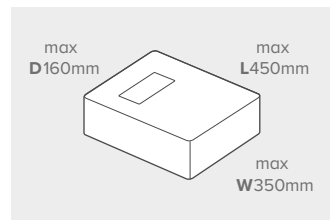

Small Parcel up to 2kg