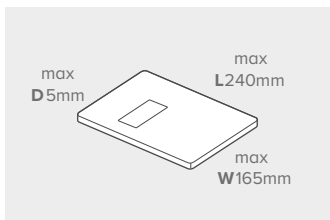

Letter up to 100g