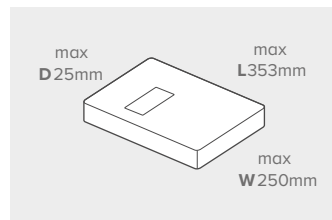

Large Letter up to 750g