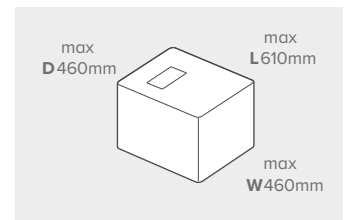

Medium Parcel up to 20kg