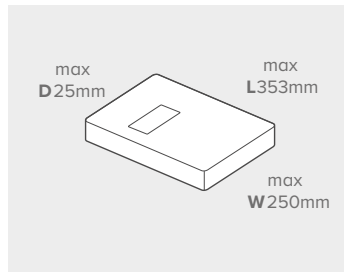

Large Letter up to 750g