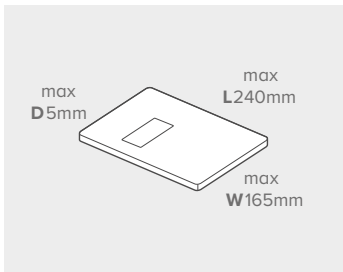

Mailmark Franking Prices

From 2 October 2023

UK Standard

Standard services offer a range of reliable delivery options for non-valuable items.

Format	Weight up to and including	1st Class	2nd Class
		Price	Price
Letter	100g	£1.06	69p
Large Letter	100g	£1.52	£1.13
	250g	£2.16	£1.60
	500g	£2.79	£2.11
	750g	£3.13	£2.39
Small Parcel	2kg	£3.69	£2.99
Medium Parcel	2kg	£5.29	£4.49
	10kg	£6.99	£5.99
	20kg	£10.99	£9.49

All prices in the above table are exempt from VAT.

Letter up to 100g