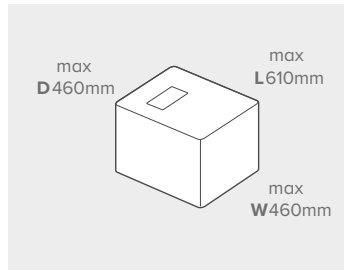

Medium Parcel up to 20kg

Exceptions apply – for more information please visit: royalmail.com/size

UK Signed

Signed services offer a signature on delivery when you need extra peace of mind.

Format	Weight up to and including	1st Class	2nd Class
		Price	Price
Letter	100g	£2.56	£2.19
Large Letter	100g	£3.02	£2.63
	250g	£3.66	£3.10
	500g	£4.29	£3.61
	750g	£4.63	£3.89
Small Parcel	2kg	£4.89	£4.19
Medium Parcel	2kg	£6.49	£5.69
	10kg	£8.19	£7.19
	20kg	£12.19	£10.69

All prices in the above table are exempt from VAT.

UK Guaranteed

Guaranteed* services are for valuable or important items that have to be there tomorrow.

Royal Mail Special Delivery Guaranteed by 1pm**						
Compensation for loss or damage						
Weight up to and including	Up to £750		Up to £1,000		Up to £2,500	
	Saturday Guarantee		Saturday Guarantee		Saturday Guarantee	
100g	£6.35	£10.62	£7.35	£11.82	£9.35	£14.22
500g	£7.15	£11.58	£8.15	£12.78	£10.15	£15.18
1kg	£8.45	£13.14	£9.45	£14.34	£11.45	£16.74
2kg	£10.65	£15.78	£11.65	£16.98	£13.65	£19.38
10kg	£14.45	£20.34	£15.45	£21.54	£17.45	£23.94
20kg	N/A	N/A	N/A	N/A	N/A	N/A

All prices in the above table are exempt from VAT, except the Saturday Guarantee which includes VAT at 20%

Royal Mail Special Delivery Guaranteed by 9am**						
Compensation for loss or damage						
Weight up to and including	Up to £50		Up to £1,000		Up to £2,500	
	Saturday Guarantee		Saturday Guarantee		Saturday Guarantee	
100g	£23.45	£26.45	£25.65	£28.65	£29.15	£32.15
500g	£26.45	£29.45	£28.65	£31.65	£32.15	£35.15
1kg	£29.45	£32.45	£31.65	£34.65	£35.15	£38.15
2kg	£35.45	£38.45	£37.65	£40.65	£41.15	£44.15

All prices in the above table include VAT at 20%.

Did you know?

Items franked with Mailmark will always pay the best price. Guaranteed!

- Mailmark enabled franking machines apply an intelligent 2D barcode that helps speed items through the Royal Mail delivery network. **Take advantage of the precision handling by sending 2nd Class for greater savings.**
- You benefit from the cheapest Royal Mail tariff available and **save an average of 22% on postage**, with 1st Class letter savings of 19p compared to stamps, up to 59p on large letters and £1 off all Medium Parcel rates up to 20kg.

	First	Second
Stamps	£1.25	75p
Mailmark Franking	£1.06	69p
Saving per Letter	19p	6p

Save 19p sending 1st Class letters with Mailmark Franking!

Call us to discuss the benefits...

Customer Service 0800 977 8097

Technical Service 0800 977 8084

Ink+Consumables 0800 977 8098