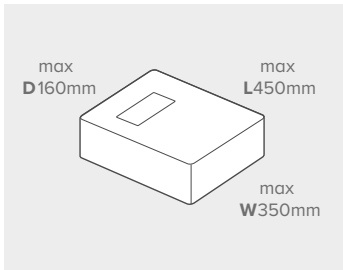

Small Parcel up to 2kg