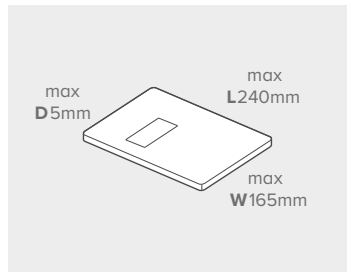

UK Standard

Standard services offer a range of reliable delivery options for non-valuable items.

		1st Class	2nd Class
Format	Weight up to and including	Price	Price
Letter	100g	£1.10	75p
Large Letter	100g	£1.60	£1.15
	250g	£2.25	£1.85
	500g	£2.95	£2.40
	750g	£3.30	£2.70
Small Parcel	2kg	£4.19	£3.49
Medium Parcel	2kg	£6.29	£5.49
	10kg	£7.99	£6.99
	20kg	£11.99	£10.49
Includes compensation up to		£20.00	£20.00

All prices in the above table are exempt from VAT.

Letter up to 100g