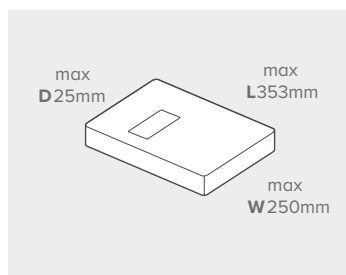

Large Letter up to 750g