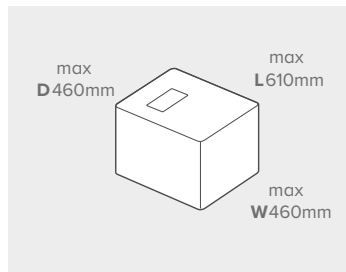

Medium Parcel up to 20kg

Exceptions apply – for more information please visit: royalmail.com/size

UK Signed

Signed services offer a signature on delivery when you need extra peace of mind.

		1st Class	2nd Class
Format	Weight up to and including	Price	Price
Letter	100g	£2.40	£2.09
Large Letter	100g	£2.87	£2.52
	250g	£3.45	£2.94
	500g	£4.01	£3.40
	750g	£4.63	£3.89
Small Parcel	2kg	£4.89	£4.19
Medium Parcel	2kg	£6.49	£5.69
	10kg	£8.19	£7.19
	20kg	£12.19	£10.69
Includes compensation up to		£50.00	£50.00

All prices in the above table are exempt from VAT.

UK Guaranteed

Guaranteed* services are for valuable or important items that have to be there tomorrow.

Royal Mail Special Delivery Guaranteed by 1pm**						
Compensation for loss or damage						
Weight up to and including	Up to £750	Up to £1,000	Up to £2,500	Up to £750	Up to £1,000	Up to £2,500
				Saturday Guarantee	Saturday Guarantee	Saturday Guarantee
100g	£6.35	£10.62	£7.35	£11.82	£9.35	£14.22
500g	£7.15	£11.58	£8.15	£12.78	£10.15	£15.18
1kg	£8.45	£13.14	£9.45	£14.34	£11.45	£16.74
2kg	£10.65	£15.78	£11.65	£16.98	£13.65	£19.38
10kg	£14.45	£20.34	£15.45	£21.54	£17.45	£23.94
20kg	N/A	N/A	N/A	N/A	N/A	N/A

All prices in the above table are exempt from VAT, except the Saturday Guarantee which includes VAT at 20%

Royal Mail Special Delivery Guaranteed by 9am**						
Compensation for loss or damage						
Weight up to and including	Up to £50	Up to £1,000	Up to £2,500	Up to £50	Up to £1,000	Up to £2,500
				Saturday Guarantee	Saturday Guarantee	Saturday Guarantee
100g	£23.45	£26.45	£25.65	£28.65	£29.15	£32.15
500g	£26.45	£29.45	£28.65	£31.65	£32.15	£35.15
1kg	£29.45	£32.45	£31.65	£34.65	£35.15	£38.15
2kg	£35.45	£38.45	£37.65	£40.65	£41.15	£44.15

All prices in the above table include VAT at 20%.

Did you know?

Items franked with Mailmark will always pay the best price. Guaranteed!

- Mailmark enabled franking machines apply an intelligent 2D barcode that helps speed items through the Royal Mail delivery network. **Take advantage of the precision handling by sending 2nd Class for greater savings.**
- You benefit from the cheapest Royal Mail tariff available and **save up to 22% on postage**, with 1st Class letter savings of 20p compared to stamps, up to 50p on large letters and £1 off all Medium Parcel rates up to 20kg.

	First	Second
Stamps	£1.10	75p
Mailmark Franking	90p	59p
Saving per Letter	20p	16p

Save 20p sending 1st Class letters with Mailmark Franking!

Call us to discuss the benefits...
Customer Service 0800 977 8097
Technical Service 0800 977 8084
Ink+Consumables 0800 977 8098