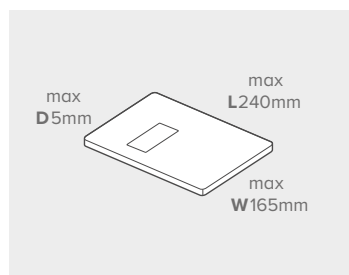

Mailmark Franking Prices

From 3 April 2023

UK Standard

Standard services offer a range of reliable delivery options for non-valuable items.

		1st Class	2nd Class
Format	Weight up to and including	Price	Price
Letter	100g	90p	59p
Large Letter	100g	£1.37	£1.02
	250g	£1.95	£1.44
	500g	£2.51	£1.90
	750g	£3.13	£2.39
Small Parcel	2kg	£3.69	£2.99
Medium Parcel	2kg	£5.29	£4.49
	10kg	£6.99	£5.99
	20kg	£10.99	£9.49
Includes compensation up to		£20.00	£20.00

All prices in the above table are exempt from VAT.

Letter up to 100g