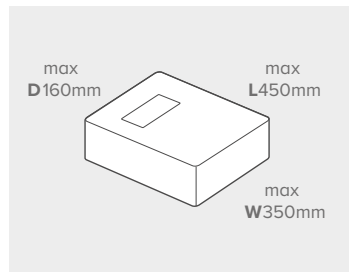

Small Parcel up to 2kg